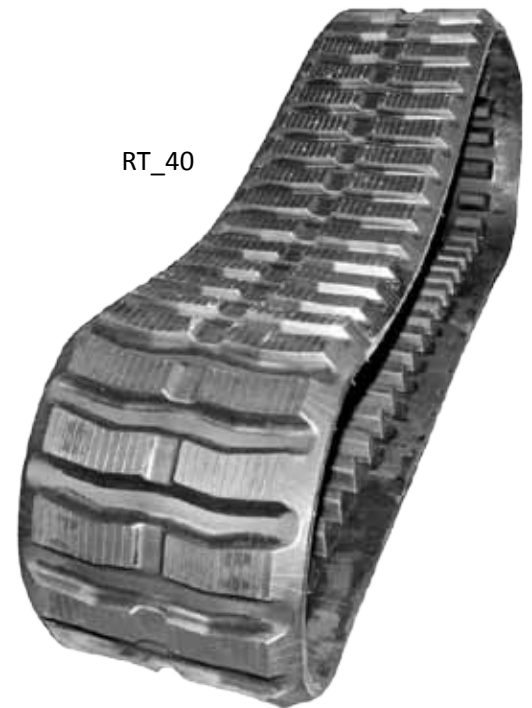

Caterpillar 247-257

B & B Series 2

Multi Terrain Loaders

Rubber Track Options

RT_39

RT_40

RT_56

RT_39 Original Style

This tread is designed to provide exceptional floatation, traction and stability with minimal pressure on the ground and surface damage.

RT_40 Aggressive Straight Bar Tread Pattern

Compared to the original, this popular track offers supreme aggressive traction and a lightweight solution without losing floatation.

RT_56 Anti-Vibration Tread Pattern

Experience reduced vibration and a smoother ride with tracks that are specifically designed to leave a light footprint and reduce damage on sensitive turf.

Check with your sales representative for more options.