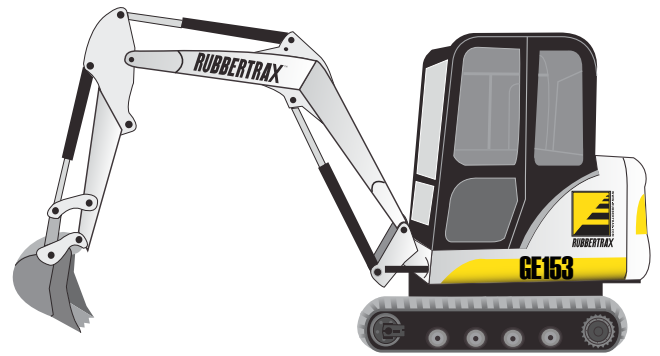

Gehl GE 153

Excavator