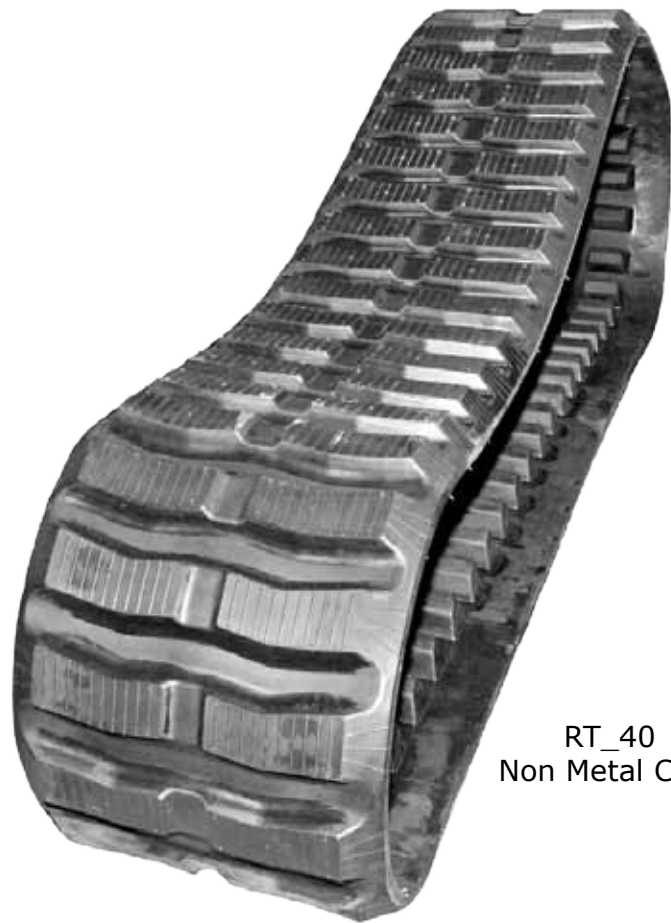

Terex PT 100

Compact Track Loader

RUBBER TRACKS

RT_39

RT_40

RT_40
Non Metal Core

Check with your sales representative for more options.

Call Toll Free:
1-866-431-5305