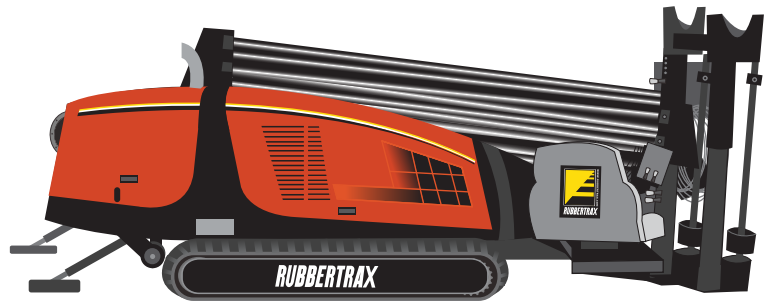

Vermeer

D 6x6

Horizontal Drill