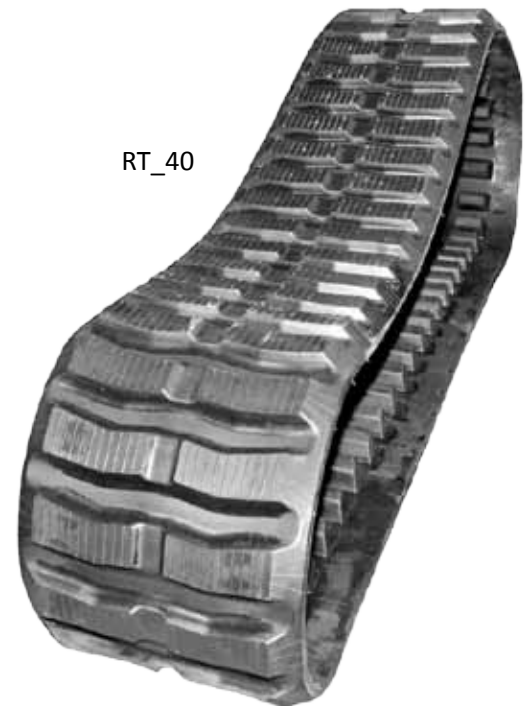

RT_40

**NOW OFFERING
REPLACEMENT
UNDERCARRIAGE
CAT PARTS!**

Idler & Bogie Wheels
Sprocket Sleeves & Drive Lugs