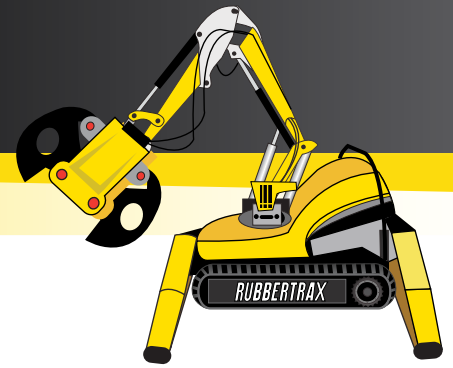

Brokk 90, 100, 110 & 150

Demolition Machines

Rubber Track Options

RT_41

RT_41

This versatile track works great in confined spaces with reduced vibration and noise. Excellent traction.

Check with your sales representative for more options.

1-866-431-5305 | www.Rubbertrax.com

Experienced Industry Leader | 1-Year Prorated Warranty | Guaranteed Fit | Same Day Shipping

You may not modify, copy, distribute, transmit, display, perform, reproduce, publish, license, create derivative works from, transfer, or sell any information, software, products or services obtained from this pdf.

Brokk 180

Demolition Machine

Rubber Track Options

RT_6

RT_17

RT_6

This turf friendly track is used where the work demands long-distance driving and where the work requires the machine to respect the surface (sod & grass).

RT_17

Multipurpose mini excavator track for use in areas where the work demands performance on various surfaces. Low vibration and noise.

Check with your sales representative for more options.

RT_17

1-866-431-5305 | www.Rubbertrax.com