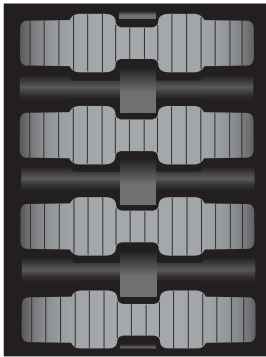

Brokk 90, 100, 110 & 150

Demolition Machines

Rubber Track Options

RT_41

RT_41

This versatile track works great in confined spaces with reduced vibration and noise. Excellent traction.

Check with your sales representative for more options.

1-866-431-5305 | www.Rubbertrax.com

Experienced Industry Leader | 1-Year Prorated Warranty | Guaranteed Fit | Same Day Shipping

You may not modify, copy, distribute, transmit, display, perform, reproduce, publish, license, create derivative works from, transfer, or sell any information, software, products or services obtained from this pdf.

Brokk 180

Demolition Machine

Rubber Track Options

RT_6

RT_17

RT_6

This turf friendly track is used where the work demands long-distance driving and where the work requires the machine to respect the surface (sod & grass).

RT_17

Multipurpose mini excavator track for use in areas where the work demands performance on various surfaces. Low vibration and noise.

Check with your sales representative for more options.

RT_17

1-866-431-5305 | www.Rubbertrax.com