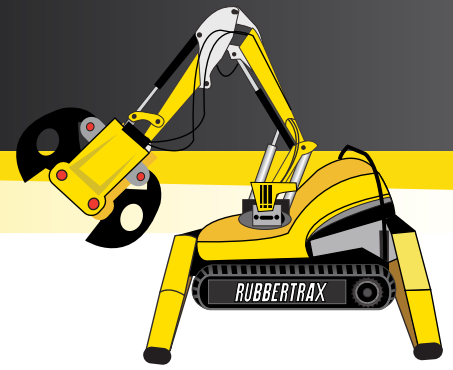

Brokk 90, 100, 110 & 150

Demolition Machines

Rubber Track Options

RT_41

RT_41

This versatile track works great in confined spaces with reduced vibration and noise. Excellent traction.

Check with your sales representative for more options.

1-866-431-5305 | www.Rubbertrax.com

Experienced Industry Leader | 1-Year Prorated Warranty | Guaranteed Fit | Same Day Shipping

You may not modify, copy, distribute, transmit, display, perform, reproduce, publish, license, create derivative works from, transfer, or sell any information, software, products or services obtained from this pdf.

Brokk 180

Demolition Machine

Rubber Track Options

RT_6

RT_17

RT_6

This turf friendly track is used where the work demands long-distance driving and where the work requires the machine to respect the surface (sod & grass).

RT_17

Multipurpose mini excavator track for use in areas where the work demands performance on various surfaces. Low vibration and noise.

Check with your sales representative for more options.

RT_17

1-866-431-5305 | www.Rubbertrax.com