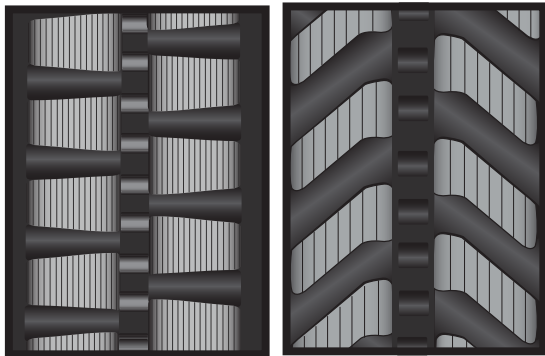

Daewoo Solar 55

Excavator

Rubber Track Options

RT_4

RT_23

RT_4 Staggered Block Pad

The staggered block pad design creates a highly versatile track with good balance and traction. The design also minimizes vibration by putting more rubber on the travelling surface which spreads the weight load while increasing flotation.

RT_23 "K Style"

This zigzag pattern provides good traction with less vibration. Best use in areas where the surface demands a more aggressive track.

Check with your sales representative for more options.