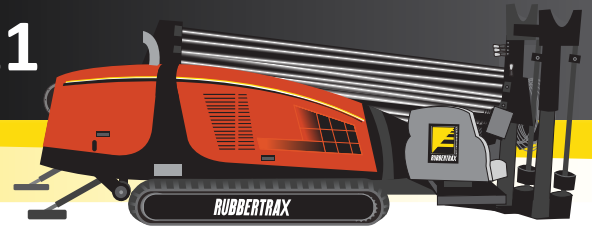

# Ditch Witch JT 1200 & JT 2511

## Horizontal Directional Drill

### Rubber Track Options

RT\_17

#### **RT\_17**

Multipurpose mini excavator track for use in areas where the work demands performance on various surfaces. Low vibration and noise.

*Check with your sales representative for more options.*