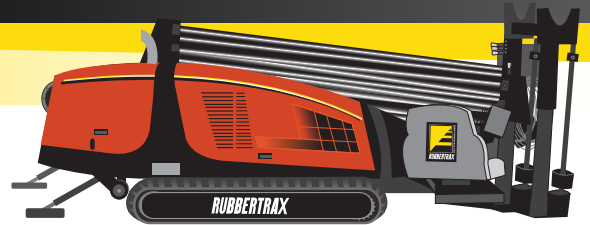

# Ditch Witch JT820, JT920, JT921 & JT922

## Horizontal Directional Drill

### Rubber Track Options

RT\_17

#### **RT\_17**

Multipurpose mini excavator track for use in areas where the work demands performance on various surfaces. Low vibration and noise.

*Check with your sales representative for more options.*