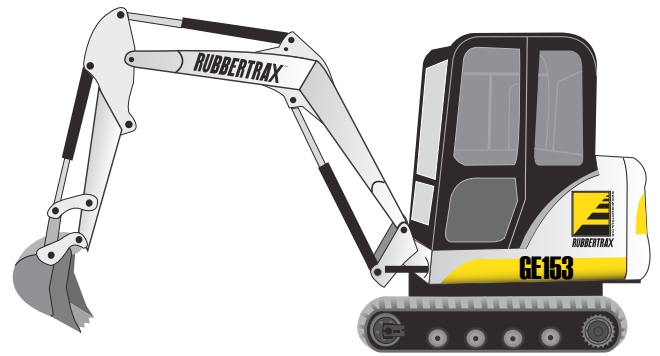

Gehl GE 153

Excavator

RUBBER TRACKS

RT_13

RT_47

RT_47

Check with your sales representative for more options.

Call Toll Free:
1-866-431-5305