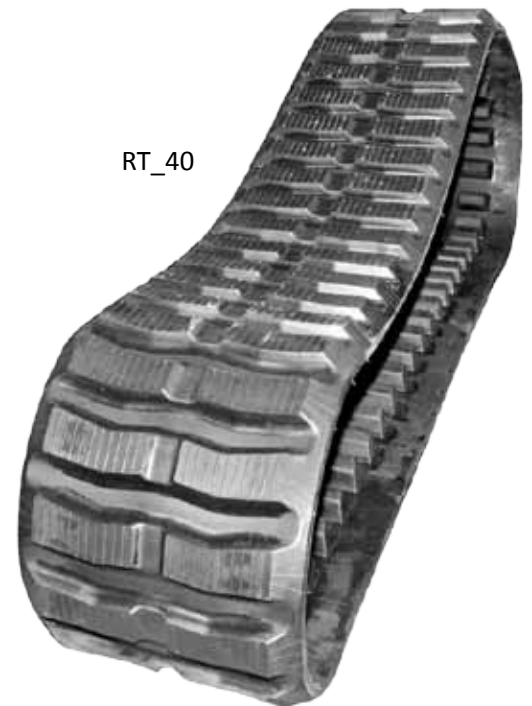

Terex PT50, PT60 & ST50

Compact Track Loader

Rubber Track Options

RT_39

RT_40

RT_56

RT_39 Original Style

This tread is designed to provide exceptional floatation, traction and stability with minimal pressure on the ground and surface damage.

RT_40 Aggressive Straight Bar Tread Pattern

Compared to the original, this popular track offers supreme aggressive traction and a lightweight solution without losing floatation.

RT_56 Anti-Vibration Tread Pattern

Experience reduced vibration and a smoother ride with tracks that are specifically designed to leave a light footprint and reduce damage on sensitive turf.

Check with your sales representative for more options.